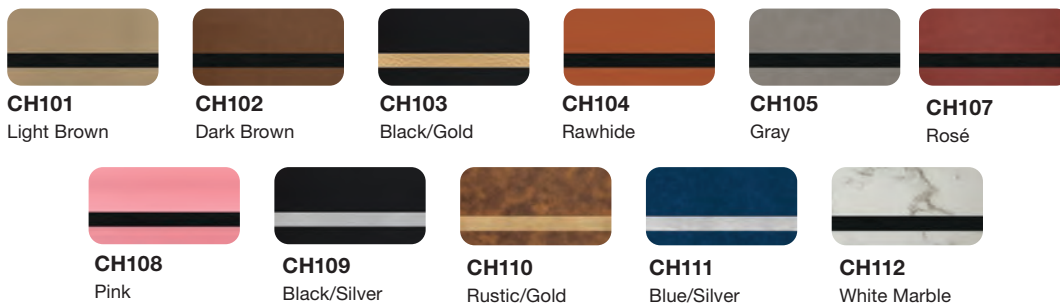

Gifts & Engravables

Laserable Leatherette Certificate Holders

Black lasers to either gold or silver. Blue lasers to silver. Rustic lasers to gold. All other colors laser to black. Holds an 8 1/2" x 11" certificate.

Laserable
Leatherette